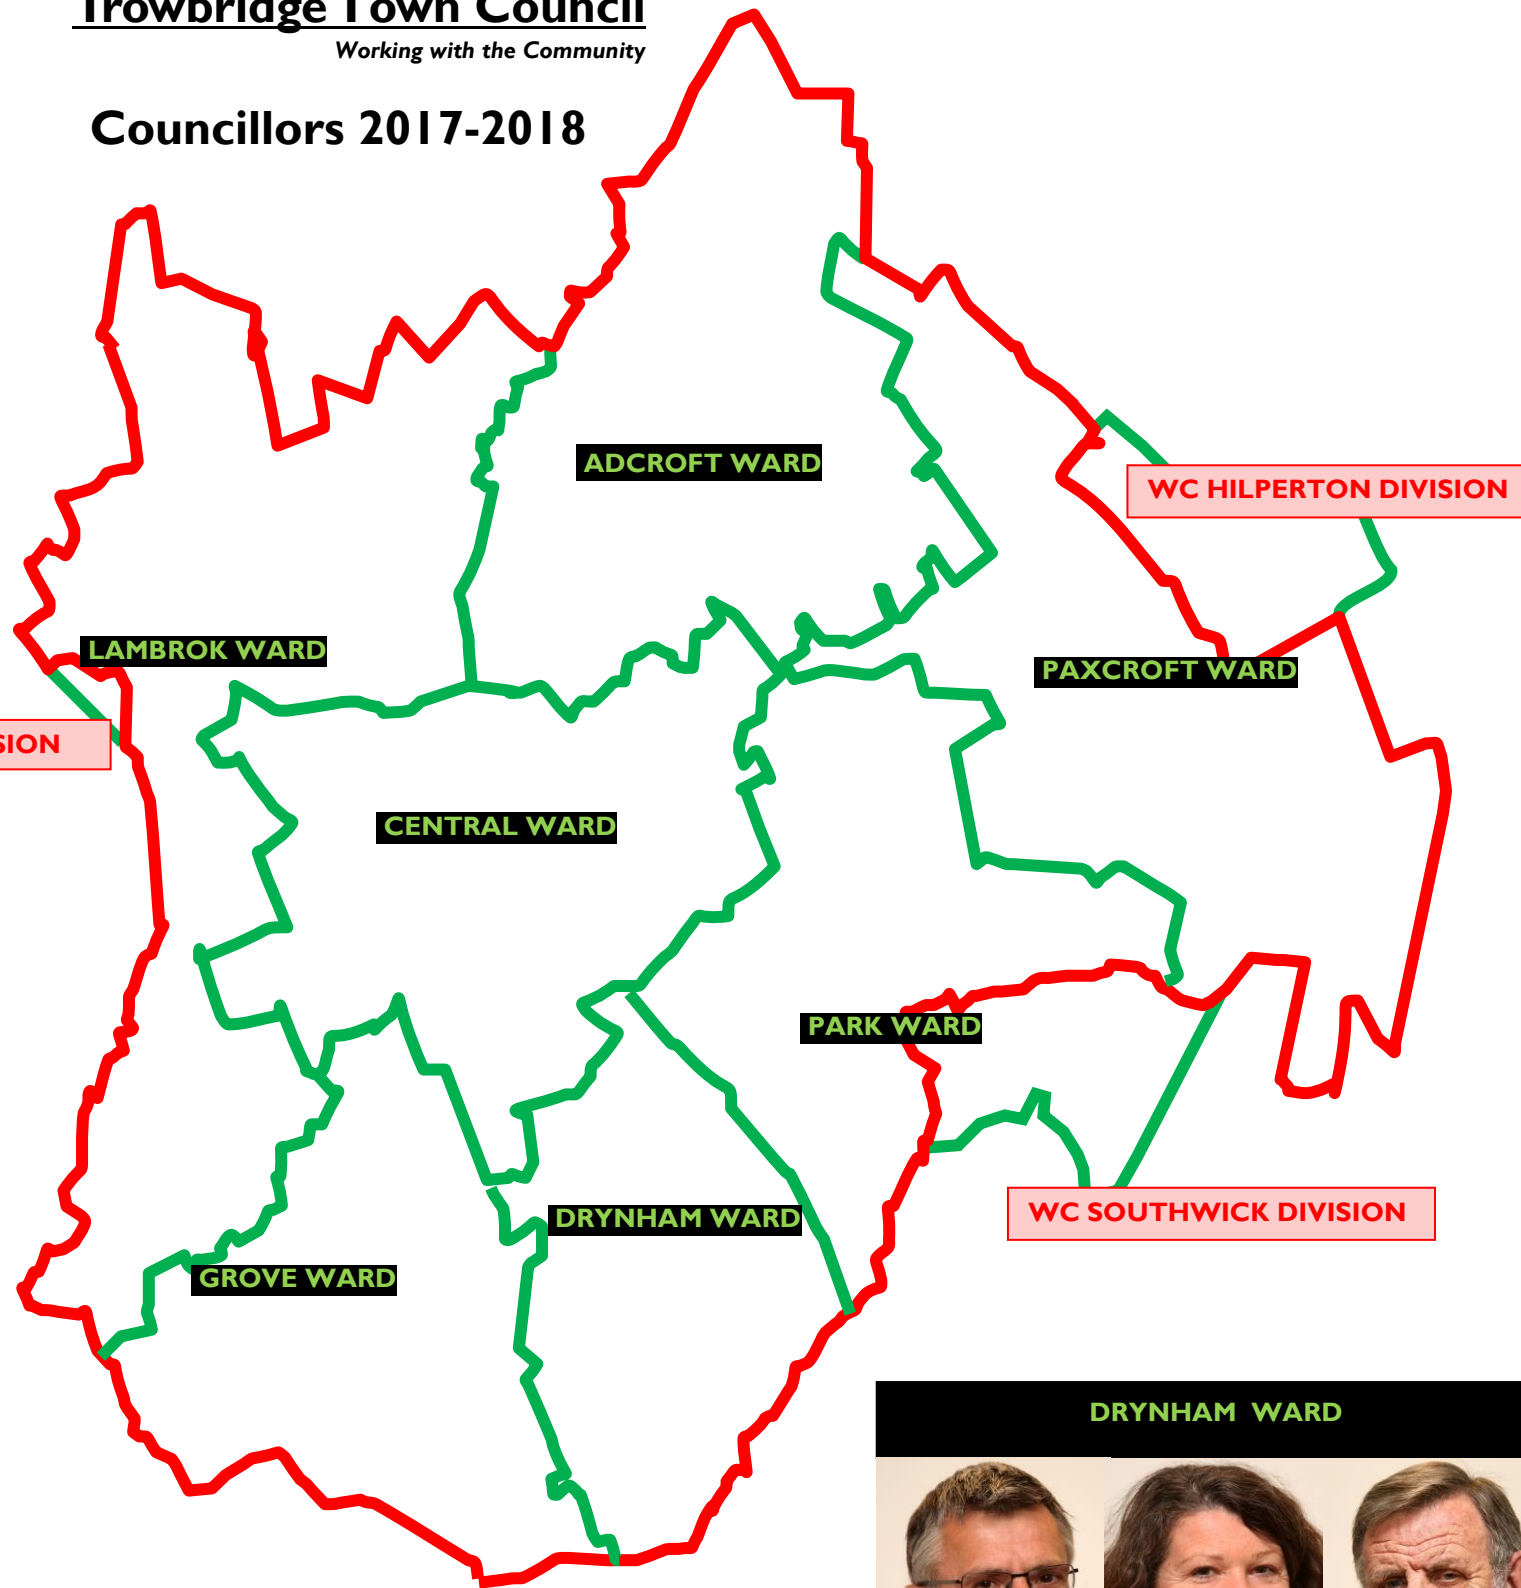

Trowbridge Town Council

Working with the Community

Councillors 2017-2018

There are 21 Trowbridge Town Councillors, three for each of the seven town wards. Each ward (or division) also elects one Wiltshire Councillor*